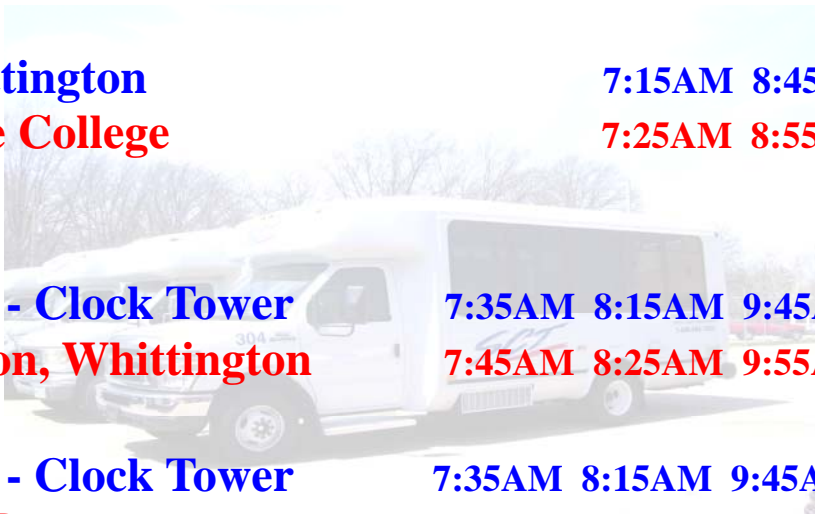

### Return

**Rend Lake College - Clock Tower**

**Arrive - K-Mart, West Frankfort**

### Times

**6:45AM 8:15AM 1:35PM 5:15PM**

**7:25AM 8:55AM 2:15PM 5:55PM**

**7:00AM 8:30AM 1:50PM 5:30PM**

**7:25AM 8:55AM 2:15PM 5:55PM**

**7:15AM 8:45AM 2:05PM 5:45PM**

**7:25AM 8:55AM 2:15PM 5:55PM**

**7:35AM 8:15AM 9:45AM 3:35PM 6:45PM**

**7:45AM 8:25AM 9:55AM 3:45PM 6:55PM**

**7:35AM 8:15AM 9:45AM 3:35PM 6:45PM**

**8:00AM 8:40AM 10:10AM 4:00PM 7:10PM**

**7:35AM 8:15AM 9:45AM 3:35PM 6:45PM**

**8:15AM 8:55AM 10:25AM 4:15PM 7:25PM**

**Universal pass is \$30 and one time ride is \$2.50 to or from any of the designated locations. Seating is limited.**