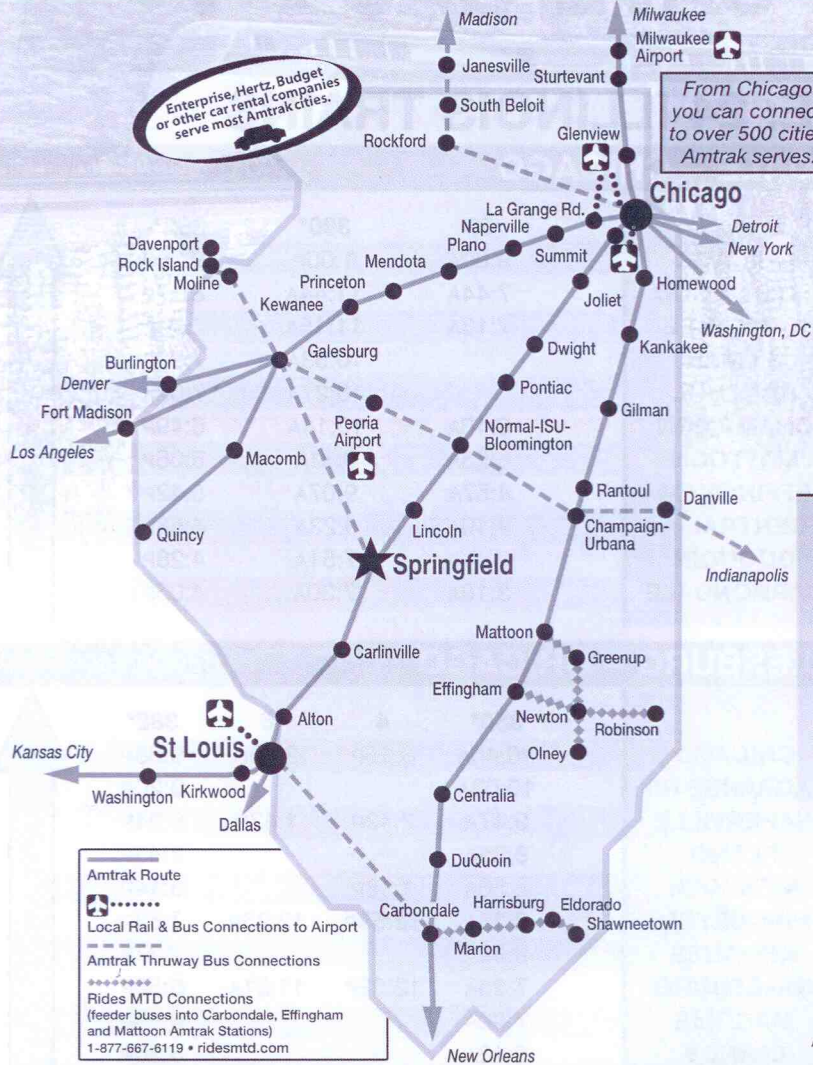

ExploreChicago.org

The City of Chicago's Official Tourism Site | Events, Attractions, Museums, Shopping, Music & More!

ILLINOIS
MILE AFTER MAGNIFICENT MILE

Illinois Tourist Information:
1-800-2CONNECT
enjoyillinois.com

Car-Free Vacations. Illinois Amtrak Information
& Special Offers: dot.il.gov/amtrak

1. **AMTRAK DISCOUNTS**
2. Kids • 10-Ride Tickets • Seniors
   - Student & Veteran Advantage Members
   - Military • Group and Convention Travel
   - AAA • Nationwide USA Rail Pass

Low Fares to Chicago
Each way from: Starting at

Alton	$23
Carbondale	$32
Champaign-Urbana	$14
Galesburg	$20
Macomb	$20
Milwaukee	$22
Normal-Bloomington	$13
Quincy	$26
Springfield	$18
St. Louis	$24

UPGRADE TO BUSINESS CLASS
Amtrak.com • 1-800-USA-RAIL

READ DOWN		CHICAGO – MILWAUKEE							READ DOWN
		329	331	333	335	337	339	341	
		Mo-Sa	Daily	Daily	Daily	Daily	Daily	Daily	
	CHICAGO	6:10A	8:25A	10:20A	1:05P	3:15P	5:08P	8:05P	
	GLENVIEW, IL	6:32A	8:47A	10:42A	1:27P	3:37P	5:32P	8:27P	
	STURTEVANT (RACINE), WI	7:10A	9:25A	11:20A	2:05P	4:15P	6:14P	9:05P	
	MILWAUKEE AIRPORT	7:24A	9:39A	11:34A	2:19P	4:29P	6:28P	9:19P	
	MILWAUKEE	7:39A	9:54A	11:49A	2:34P	4:44P	6:45P	9:34P	
READ DOWN		MILWAUKEE – CHICAGO							READ DOWN
		330	332	334	336	338	340	342	
		Mo-Sa	Daily	Daily	Daily	Daily	Daily	Daily	
	MILWAUKEE	6:15A	8:05A	11:00A	1:00P	3:00P	5:45P	7:35P	
	MILWAUKEE AIRPORT	6:26A	8:15A	11:10A	1:10P	3:10P	5:55P	7:45P	
	STURTEVANT (RACINE), WI	6:43A	8:28A	11:23A	1:23P	3:23P	6:08P	7:58P	
	GLENVIEW, IL	7:25A	9:06A	12:01P	2:01P	4:01P	6:46P	8:36P	
	CHICAGO	7:57A	9:34A	12:29P	2:29P	4:29P	7:14P	9:04P	

Fares, schedules, routes and other information subject to change without notice.
Amtrak and Amtrak Illinois are service marks of the National Railroad Passenger Corporation.
A public service message from the Illinois Department of Transportation.